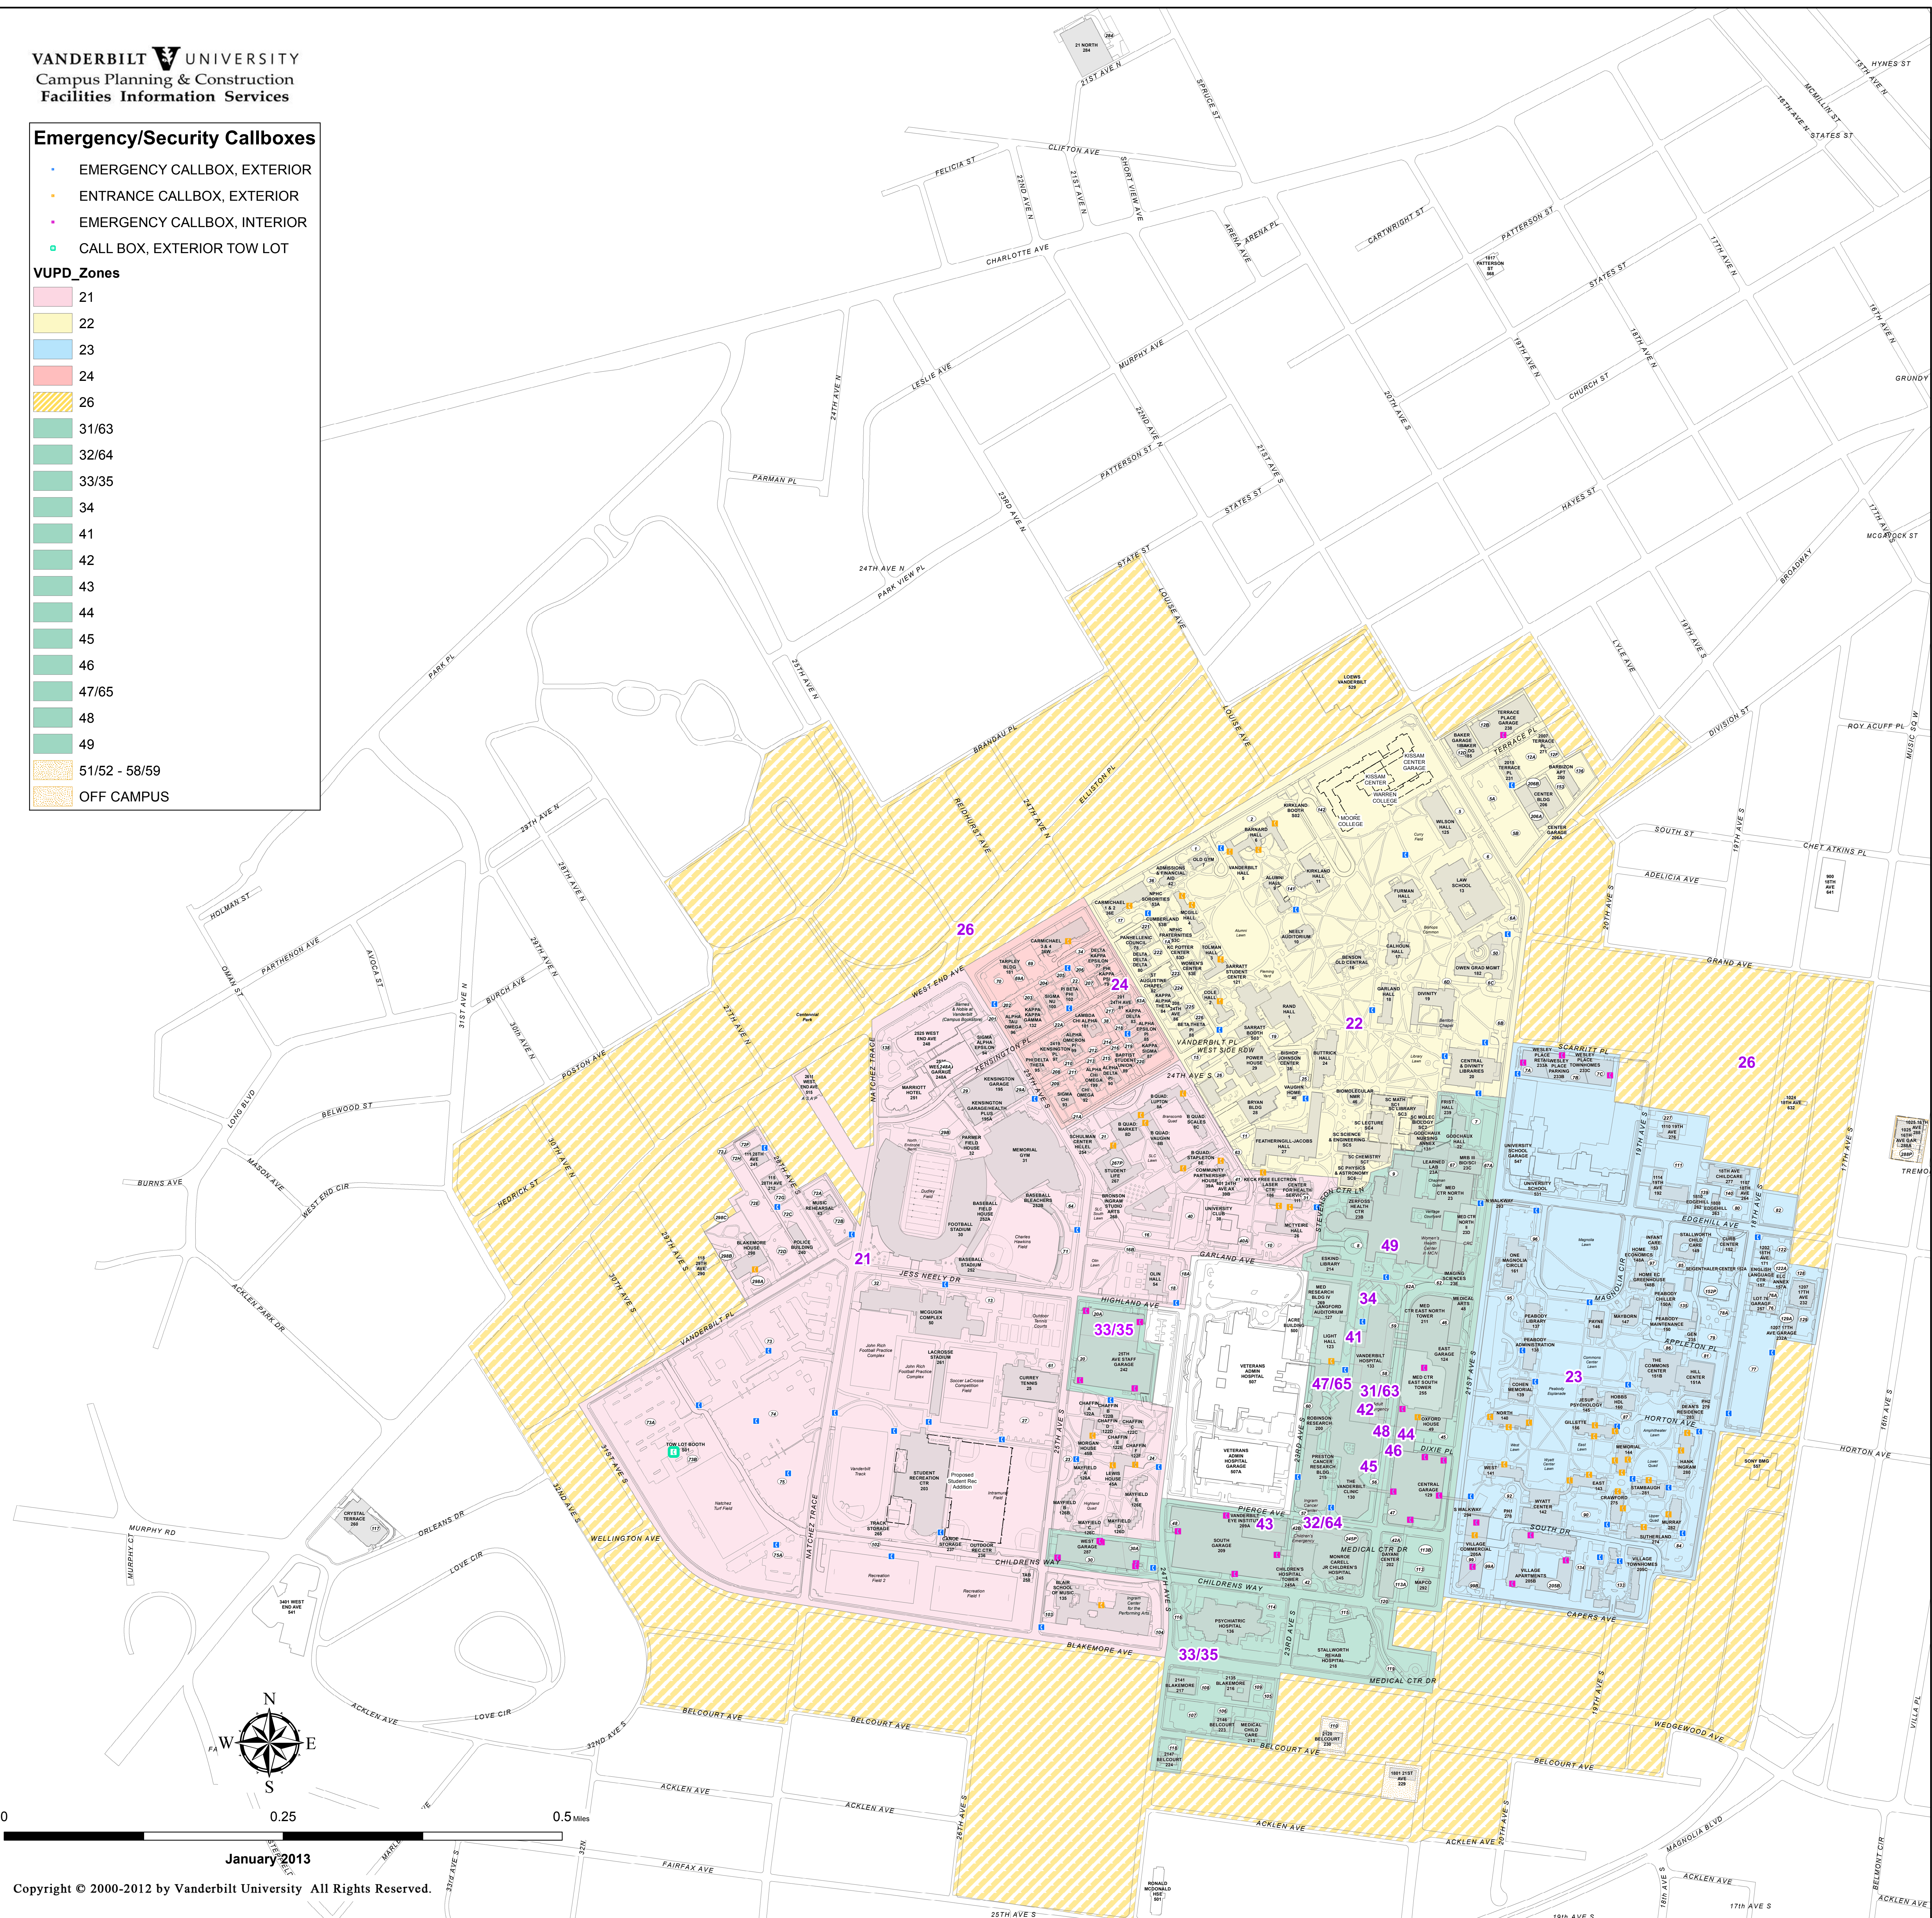

Emergency/Security Callboxes

- EMERGENCY CALLBOX, EXTERIOR
- ENTRANCE CALLBOX, EXTERIOR
- EMERGENCY CALLBOX, INTERIOR
- CALL BOX, EXTERIOR TOW LOT

VUPD_Zones

- 21
- 22
- 23
- 24
- 26
- 31/63
- 32/64
- 33/35
- 34
- 41
- 42
- 43
- 44
- 45
- 46
- 47/65
- 48
- 49
- 51/52 - 58/59
- OFF CAMPUS