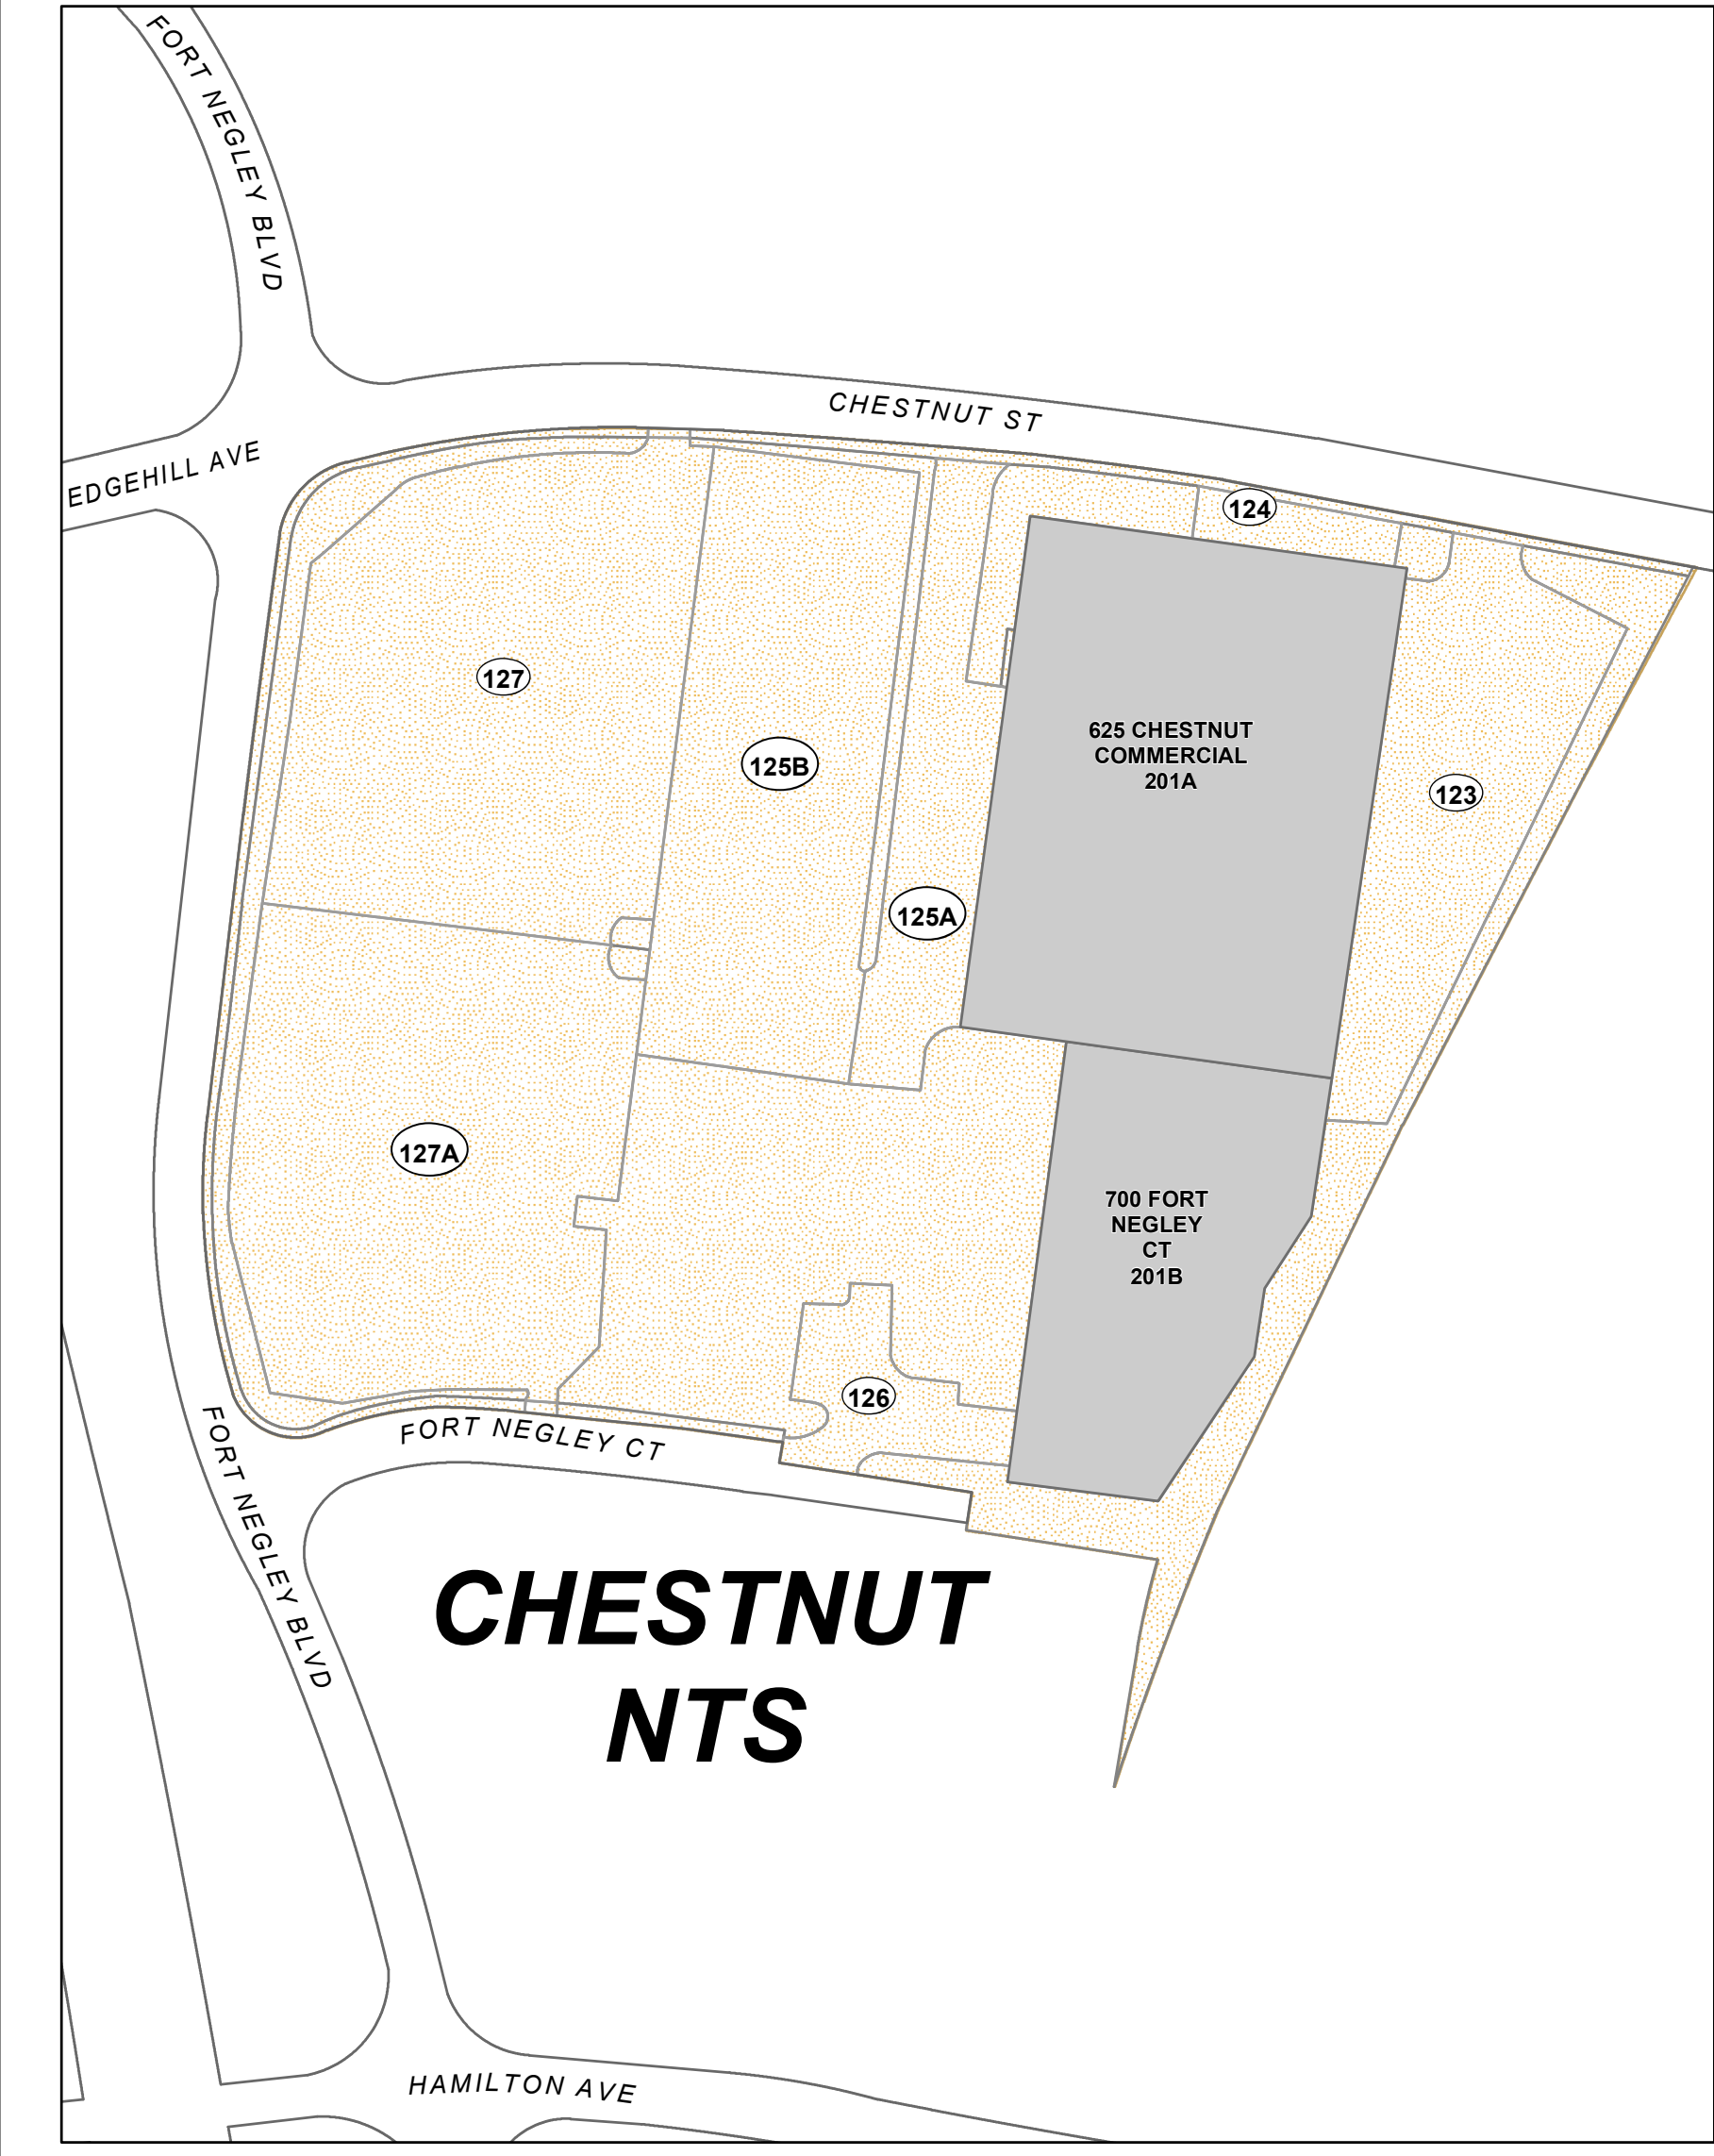

Emergency/Security Callboxes

- EMERGENCY CALLBOX, EXTERIOR
- ENTRANCE CALLBOX, EXTERIOR
- EMERGENCY CALLBOX, INTERIOR
- CALL BOX, EXTERIOR TOW LOT

VUPD_Zones

- 21
- 22
- 23
- 24
- 26
- 31/63
- 32/64
- 33/35
- 34
- 41
- 42
- 43
- 44
- 45
- 46
- 47/65
- 48
- 49
- 51/52 - 58/59
- OFF CAMPUS