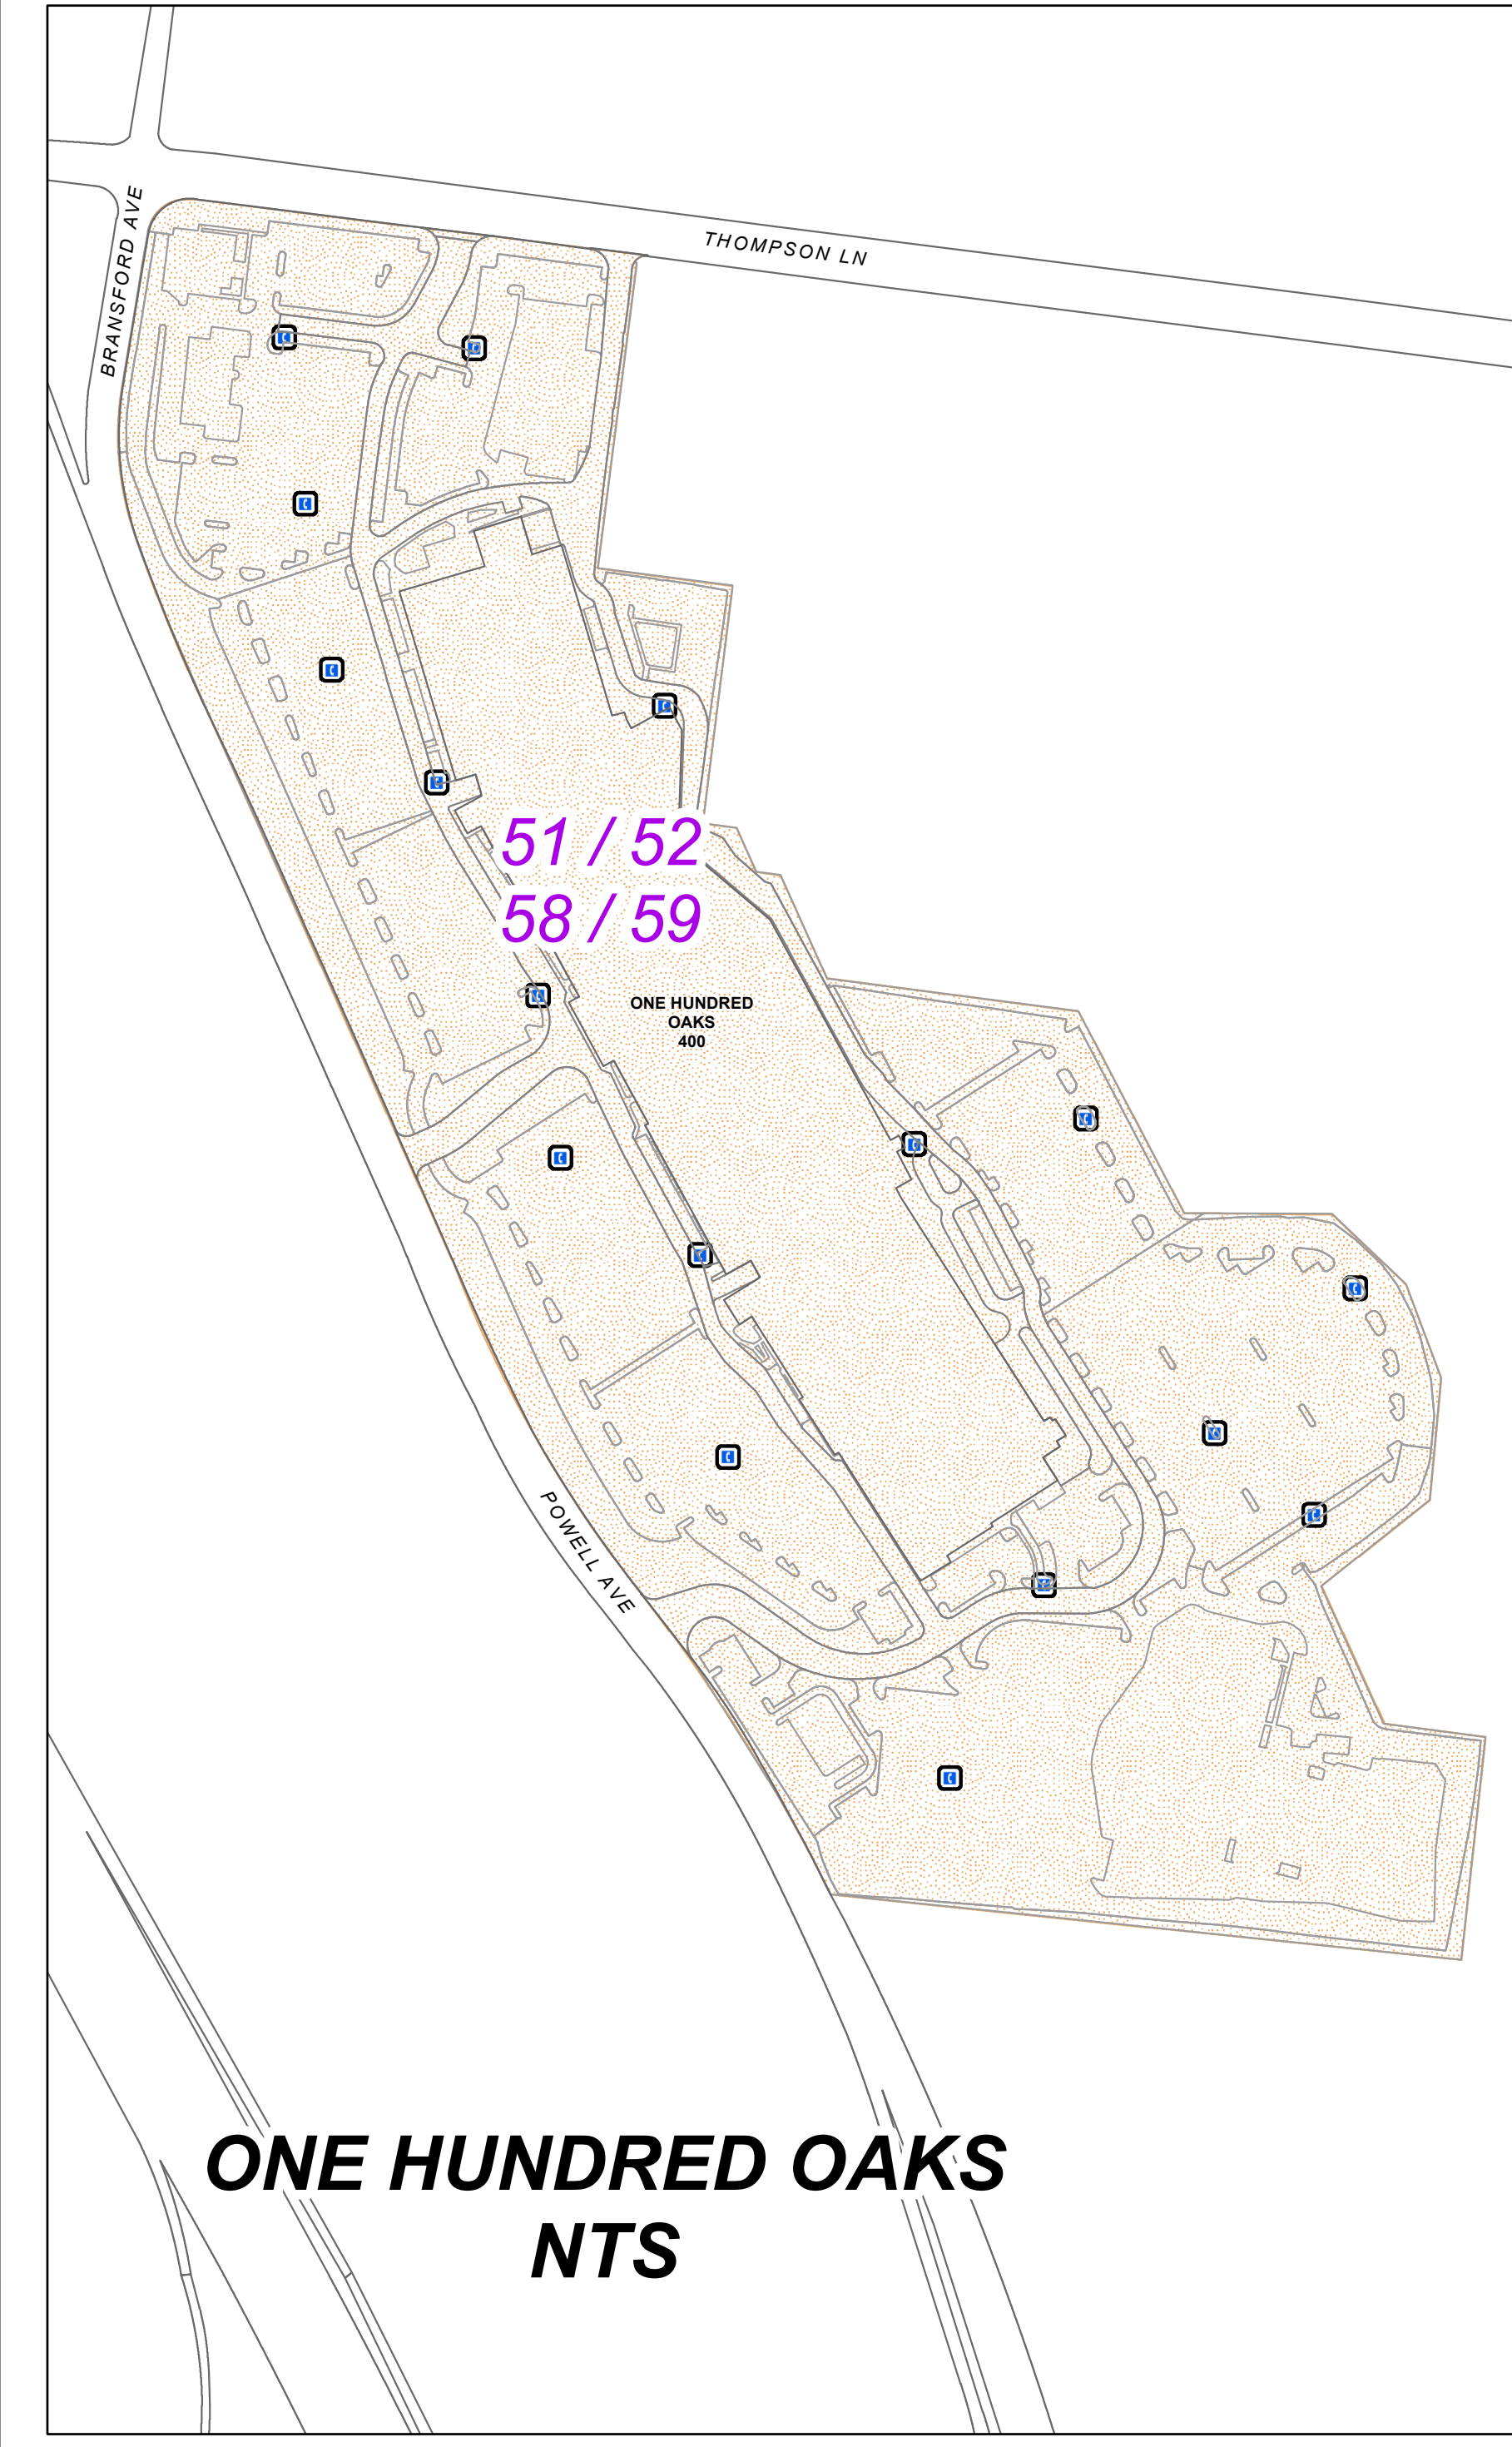

Emergency/Security Callboxes

- EMERGENCY CALLBOX, EXTERIOR
- ENTRANCE CALLBOX, EXTERIOR
- EMERGENCY CALLBOX, INTERIOR
- CALL BOX, EXTERIOR TOW LOT

VUPD_Zones

- 21
- 22
- 23
- 24
- 26
- 31/63
- 32/64
- 33/35
- 34
- 41
- 42
- 43
- 44
- 45
- 46
- 47/65
- 48
- 49
- 51/52 - 58/59
- OFF CAMPUS